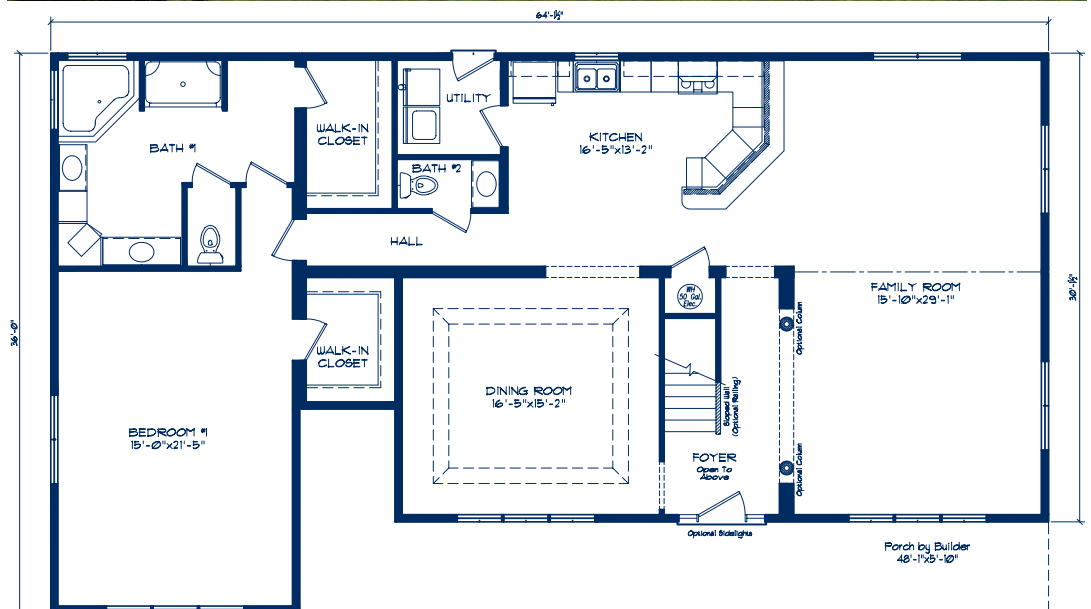

## Cambridge 1,976 Sq.Ft.

Bedrooms: 1  
Bathrooms: 2 1/2  
Sq. Footage: 2,732  
(with finished 2nd floor)

Optional 2nd floor

*Shown with the following options not included in base price*

- Two (2) Dormers*
- Site Built Country Porch*
- Linear at Windows ILO Shutters*
- Additional Coach Light*
- Two (2) Sidelites at Front Door*