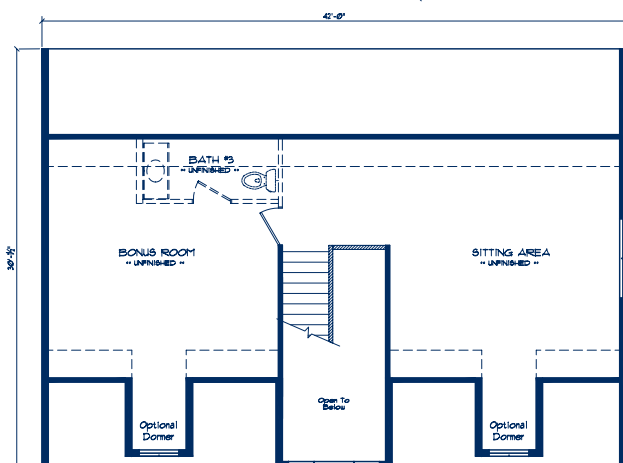

## Cambridge 1,976 Sq.Ft.

Bedrooms: 1  
Bathrooms: 2 1/2  
Sq. Footage: 2,732  
(with finished 2nd floor)

Optional 2nd floor

*Shown with the following options not included in base price*

- Two (2) Dormers*
- Site Built Country Porch*
- Linear at Windows ILO Shutters*
- Additional Coach Light*
- Two (2) Sidelites at Front Door*