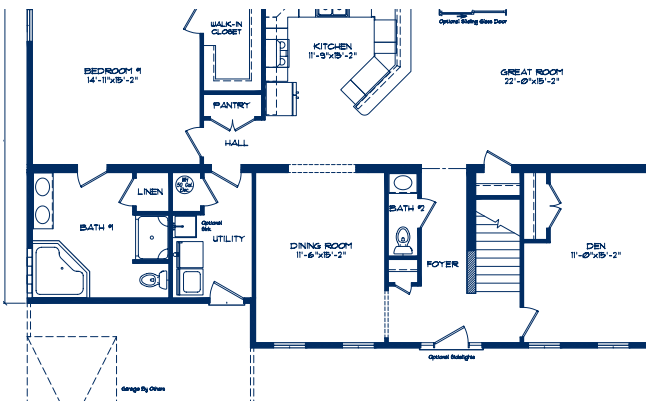

Bedrooms: 2
Bathrooms: 2 1/2
Sq. Footage: 2,548
(with finished 2nd floor)

Optional 2nd floor

Shown with the following options not included in base price

- Three (3) Dormers*
- Pilasters & Crosshead*
- Front Door with Two (2) Sidelites*
- Additional Coach Light*
- Window Lineals with Crossheads ILO Shutters*