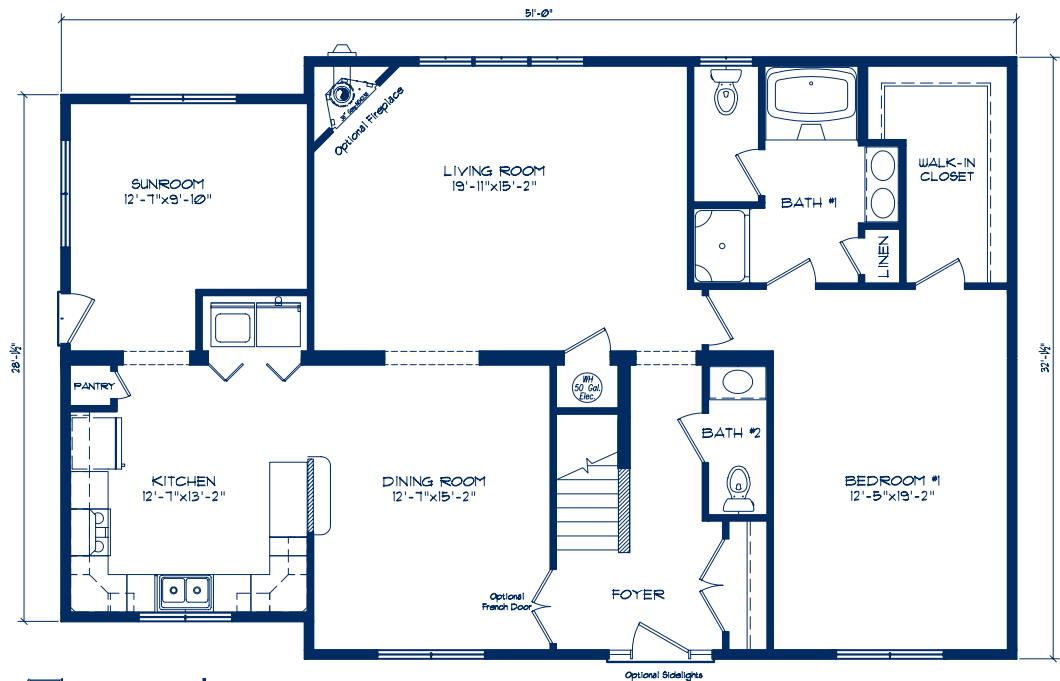

Bedrooms: 2
Bathrooms: 2 1/2
Sq. Footage: 2,548
(with finished 2nd floor)

Optional 2nd floor

Shown with the following options not included in base price

- Three (3) Dormers*
- Pilasters & Crosshead*
- Front Door with Two (2) Sidelites*
- Additional Coach Light*
- Window Lineals with Crossheads ILO Shutters*