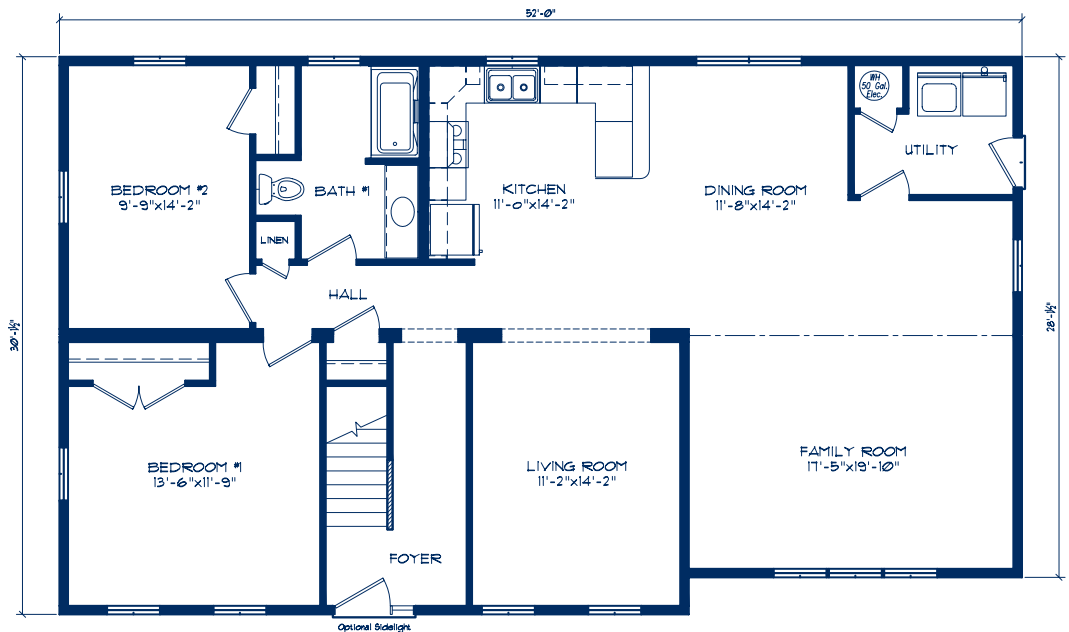

Cape Cods

Concord 1,524 Sq.Ft.

Bedrooms: 3
Bathrooms: 2
Sq. Footage: 2,424
 (with finished 2nd floor)

Optional 2nd floor

Shown with the following options not included in base price
 Three (3) Dormers
 Sidelite at Front Door