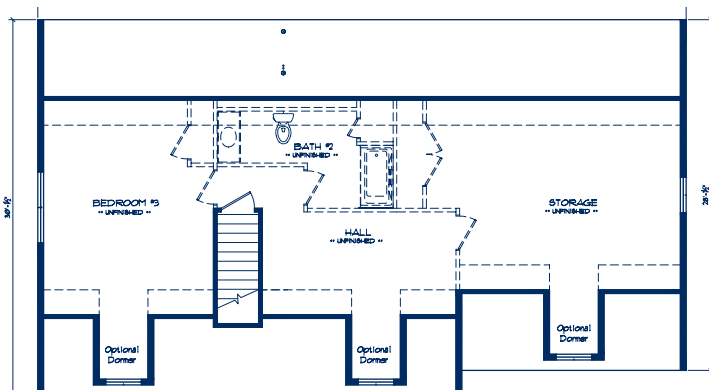

Cape Cods

Concord 1,524 Sq.Ft.

Bedrooms: 3
Bathrooms: 2
Sq. Footage: 2,424
 (with finished 2nd floor)

Optional 2nd floor

Shown with the following options not included in base price
 Three (3) Dormers
 Sidelite at Front Door