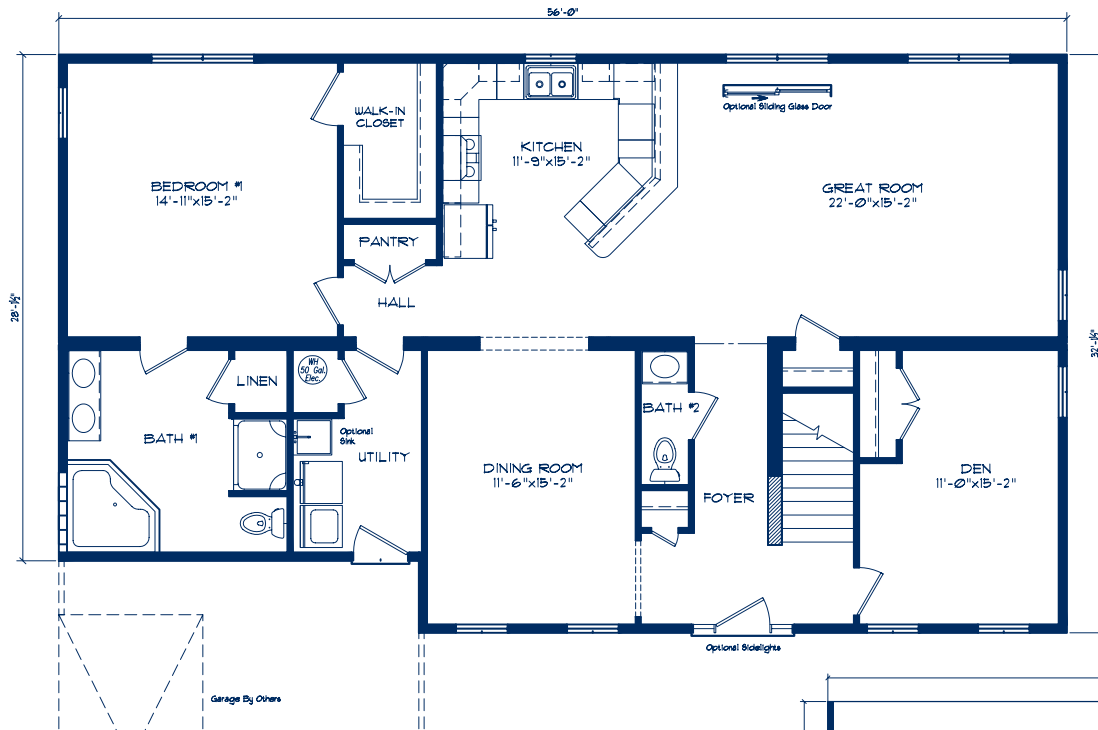

## Marydel 1,712 Sq.Ft.

Bedrooms: 3

Bathrooms: 2 1/2

Sq. Footage: 2,752  
(with finished 2nd floor)

Optional 2nd floor

*Shown with the following options not included in base price*

*Three (3) Dormers*

*Additional Coach Light*

*Site Built Garage*

*Country Porch*

*Front Door with Two (2) Sidelites*