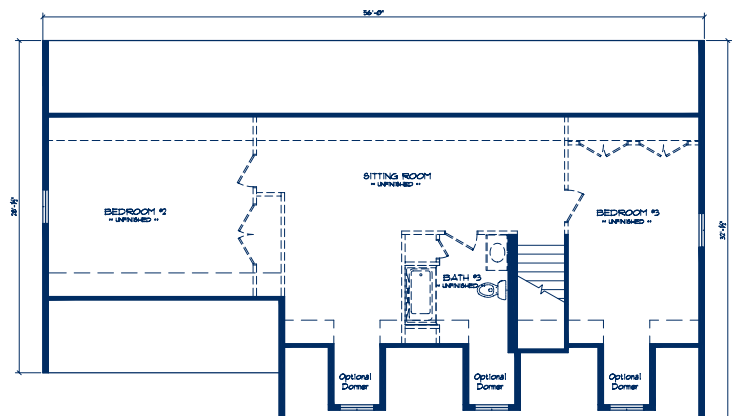

## Marydel 1,712 Sq.Ft.

Bedrooms: 3

Bathrooms: 2 1/2

Sq. Footage: 2,752  
(with finished 2nd floor)

Optional 2nd floor

*Shown with the following options not included in base price*

*Three (3) Dormers*

*Additional Coach Light*

*Site Built Garage*

*Country Porch*

*Front Door with Two (2) Sidelites*