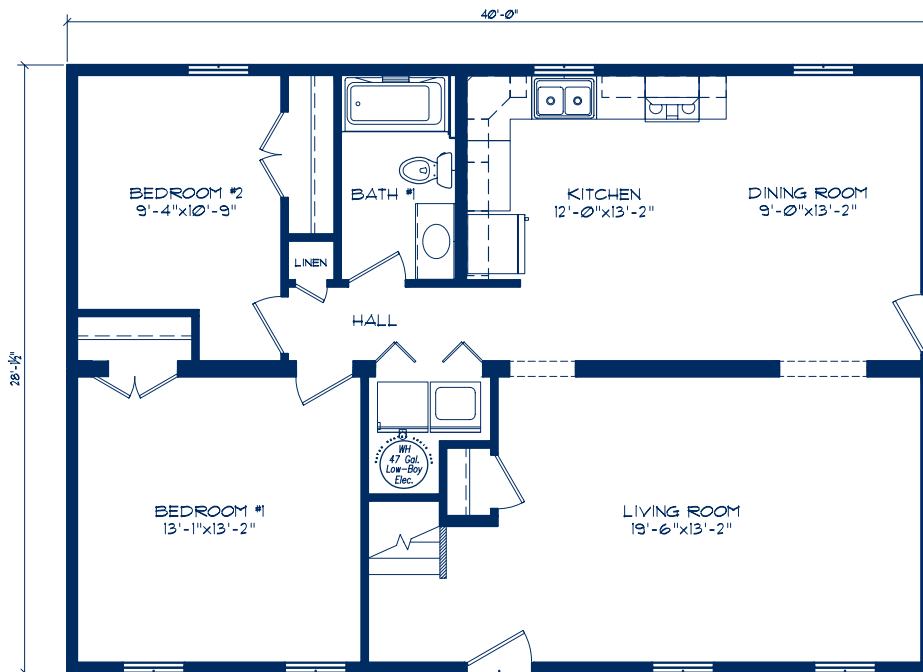

Newport 1,120 Sq.Ft.

Bedrooms: 4

Bathrooms: 2

Sq. Footage: 1,760
(with finished 2nd floor)

Optional 2nd floor

Shown with the following options not included in base price
Two (2) Dormers
Additional Coach Light