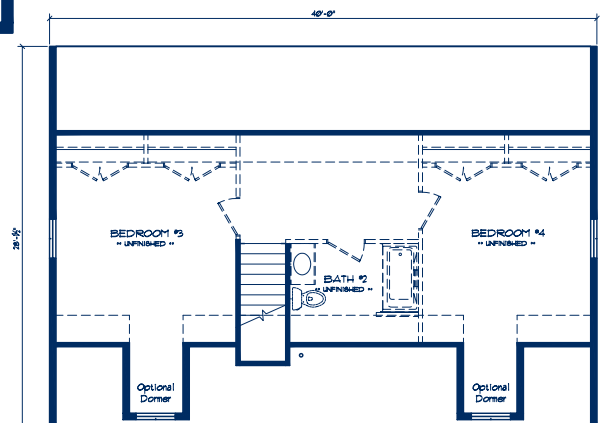

Newport 1,120 Sq.Ft.

Bedrooms: 4

Bathrooms: 2

Sq. Footage: 1,760
(with finished 2nd floor)

Optional 2nd floor

Shown with the following options not included in base price
Two (2) Dormers
Additional Coach Light