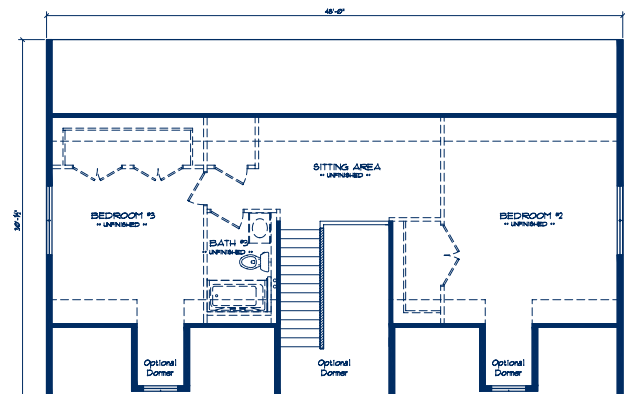

Wellbourne 1,440 Sq.Ft.

Bedrooms: 3

Bathrooms: 2 1/2

Sq. Footage: 2,304
(with finished 2nd floor)

Optional 2nd floor

Shown with the following options not included in base price

Two (2) Dormers

10' Dormer with Circle Top Window

Country Porch Built on Site

9 Lite Front Door with Two (2) Sidelites

Window Lineals ILO Shutters