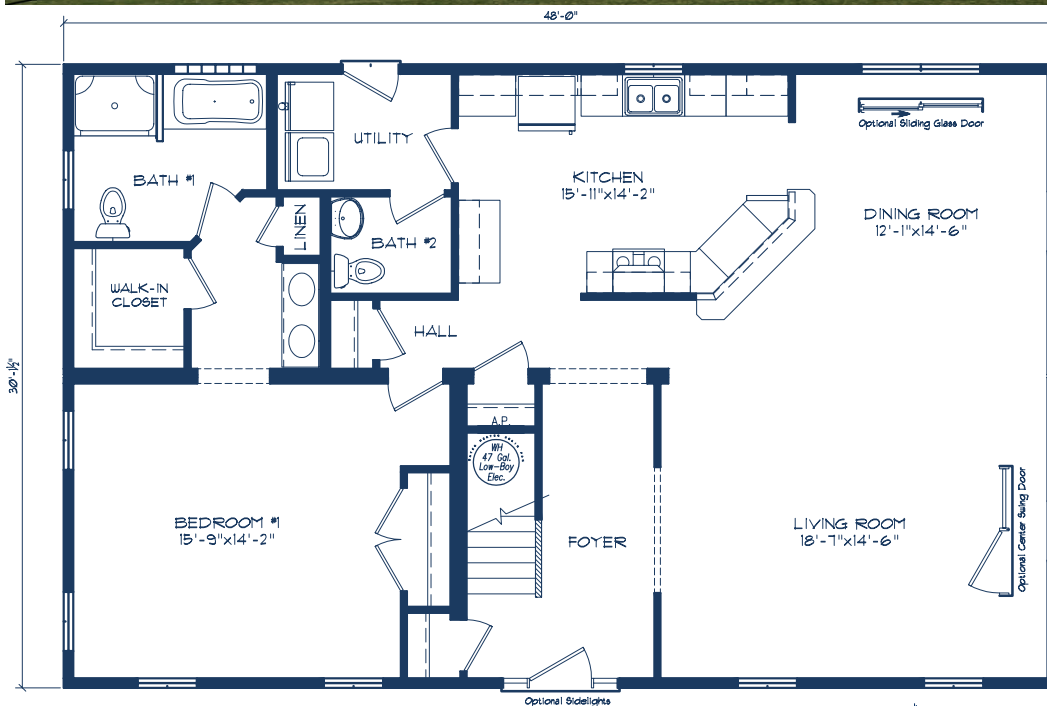

Wellbourne 1,440 Sq.Ft.

Bedrooms: 3

Bathrooms: 2 1/2

Sq. Footage: 2,304
(with finished 2nd floor)

Optional 2nd floor

Shown with the following options not included in base price

Two (2) Dormers

10' Dormer with Circle Top Window

Country Porch Built on Site

9 Lite Front Door with Two (2) Sidelites

Window Lineals ILO Shutters