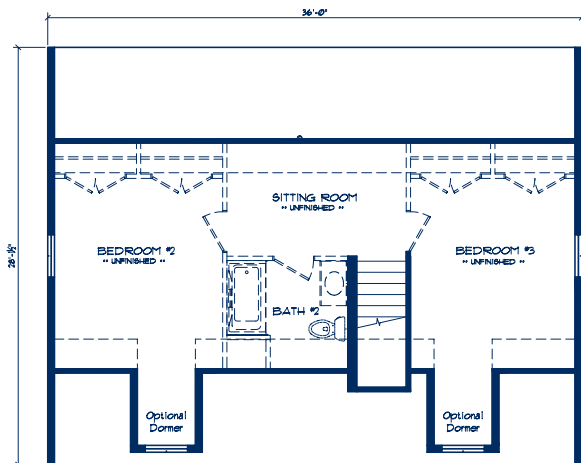

# Cape Cods

**Wesley 1,008 Sq.Ft.**

**Bedrooms: 3**  
**Bathrooms: 2**  
**Sq. Footage: 1,584**  
 (with finished 2nd floor)

Optional 2nd floor

*Shown with the following options not included in base price*  
 Two (2) Dormers