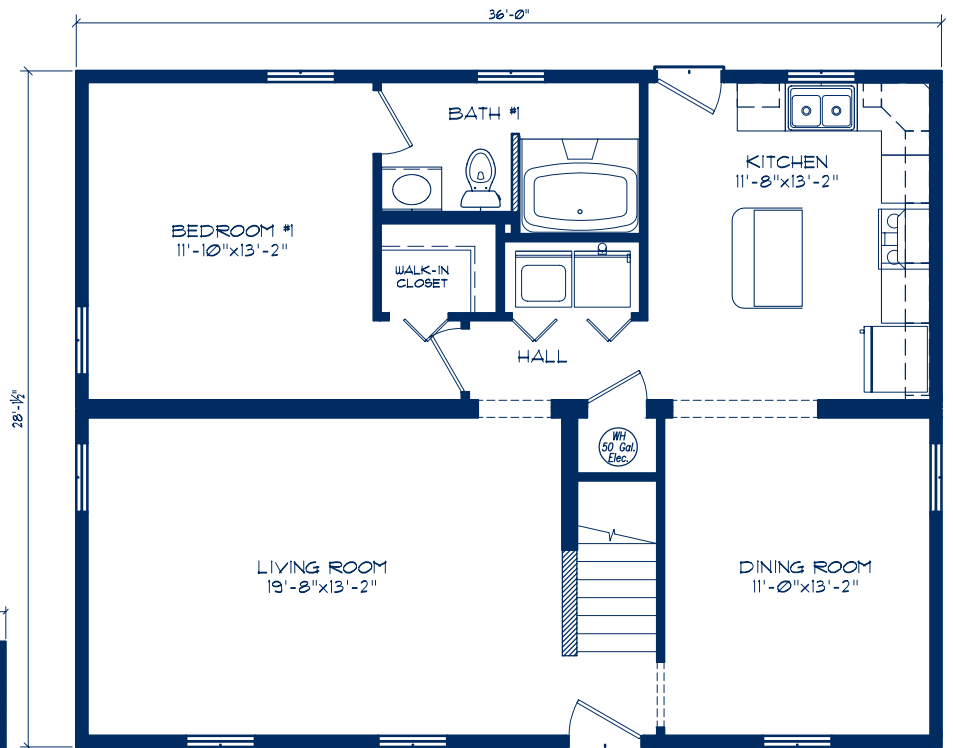

# Cape Cods

**Wesley 1,008 Sq.Ft.**

**Bedrooms: 3**  
**Bathrooms: 2**  
**Sq. Footage: 1,584**  
 (with finished 2nd floor)

Optional 2nd floor

*Shown with the following options not included in base price*  
 Two (2) Dormers